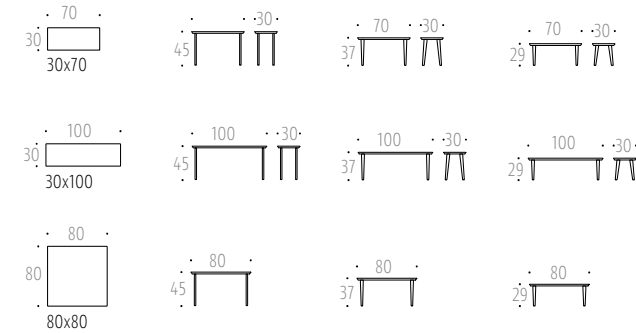

OSAT ELEMENTS

Korkeus 45 cm saatavana vain pyöreillä metallijaloilla.
Height 45 cm only available with round tube metal legs.