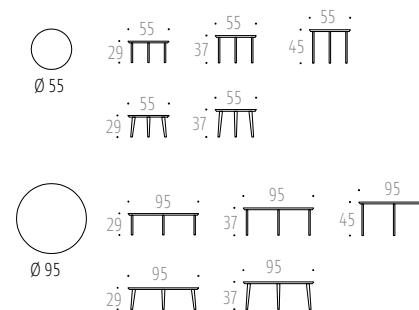

PRODUCT DESCRIPTION

Design Hannele Bonsdorff (SIO)

TOP

The table top is made of MDF.

VENEER / COLOR

Painted white or black. Ash veneer in black or white.

LEGS

Legs are made of metal and painted. Shape is square or round tube. Also available wooden leg made of ash.

Osa Element	Halkaisija Diameter cm	Korkeus Height cm	Tilavuus Volume m ³	Paino Weight kg
Ø 95	95	45/35/27	0,31	13,5
Ø 55	55	34/5/27	0,11	5,0

OSAT ELEMENTS

Korkeus 45 cm saatavana vain pyöreillä metallijaloilla.
Height 45 cm only available with round tube metal legs.